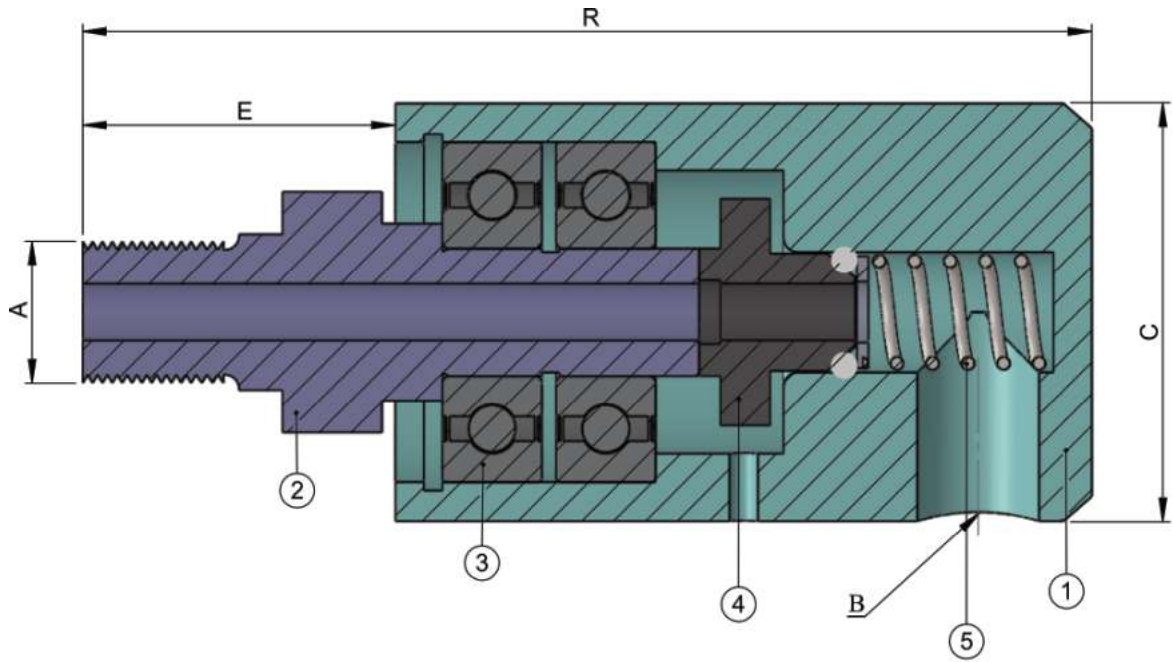

DEDB 700 HAVA/GAZ BAŞLIĞI (DN 6 - DN 50) DEDB 700 AIR/GAS JOINT

Çalışma Limitleri

Basınc: ≤ 10 bar
Sıcaklık: $\leq 120^{\circ}\text{C}$
Devir: 2500 d/dk

Operating Limits

Pressure : ≤ 10 bar
Temperature : $\leq 120^{\circ}\text{C}$
Rotation: 2500 Rpm

Parça İsimleri

1. Alüminyum Gövde
2. Döner Boru
3. Rulman
4. Sabit Eleman
5. Spiral Yay

Parts

1. Aluminium Housing
2. Rotor
3. Bearing
4. Stationary Ring
5. Coil Spring

DN	MODEL	A	B	C	R	E
6	DEDB700	1/8"	1/8"	28,5	68	21
8	DEDB700	1/4"	1/4"	37	77	23
10	DEDB700	3/8"	3/8"	43	91	27
15	DEDB700	1/2"	1/2"	53,5	110	32
20	DEDB700	3/4"	3/4"	58,5	118	34
25	DEDB700	1"	1"	74	146	48
32	DEDB700	1.1/4"	1.1/2"	88	166	49
40	DEDB700	1.1/2"	1.1/2"	107	187	55
50	DEDB700	2"	2"	116	223	67